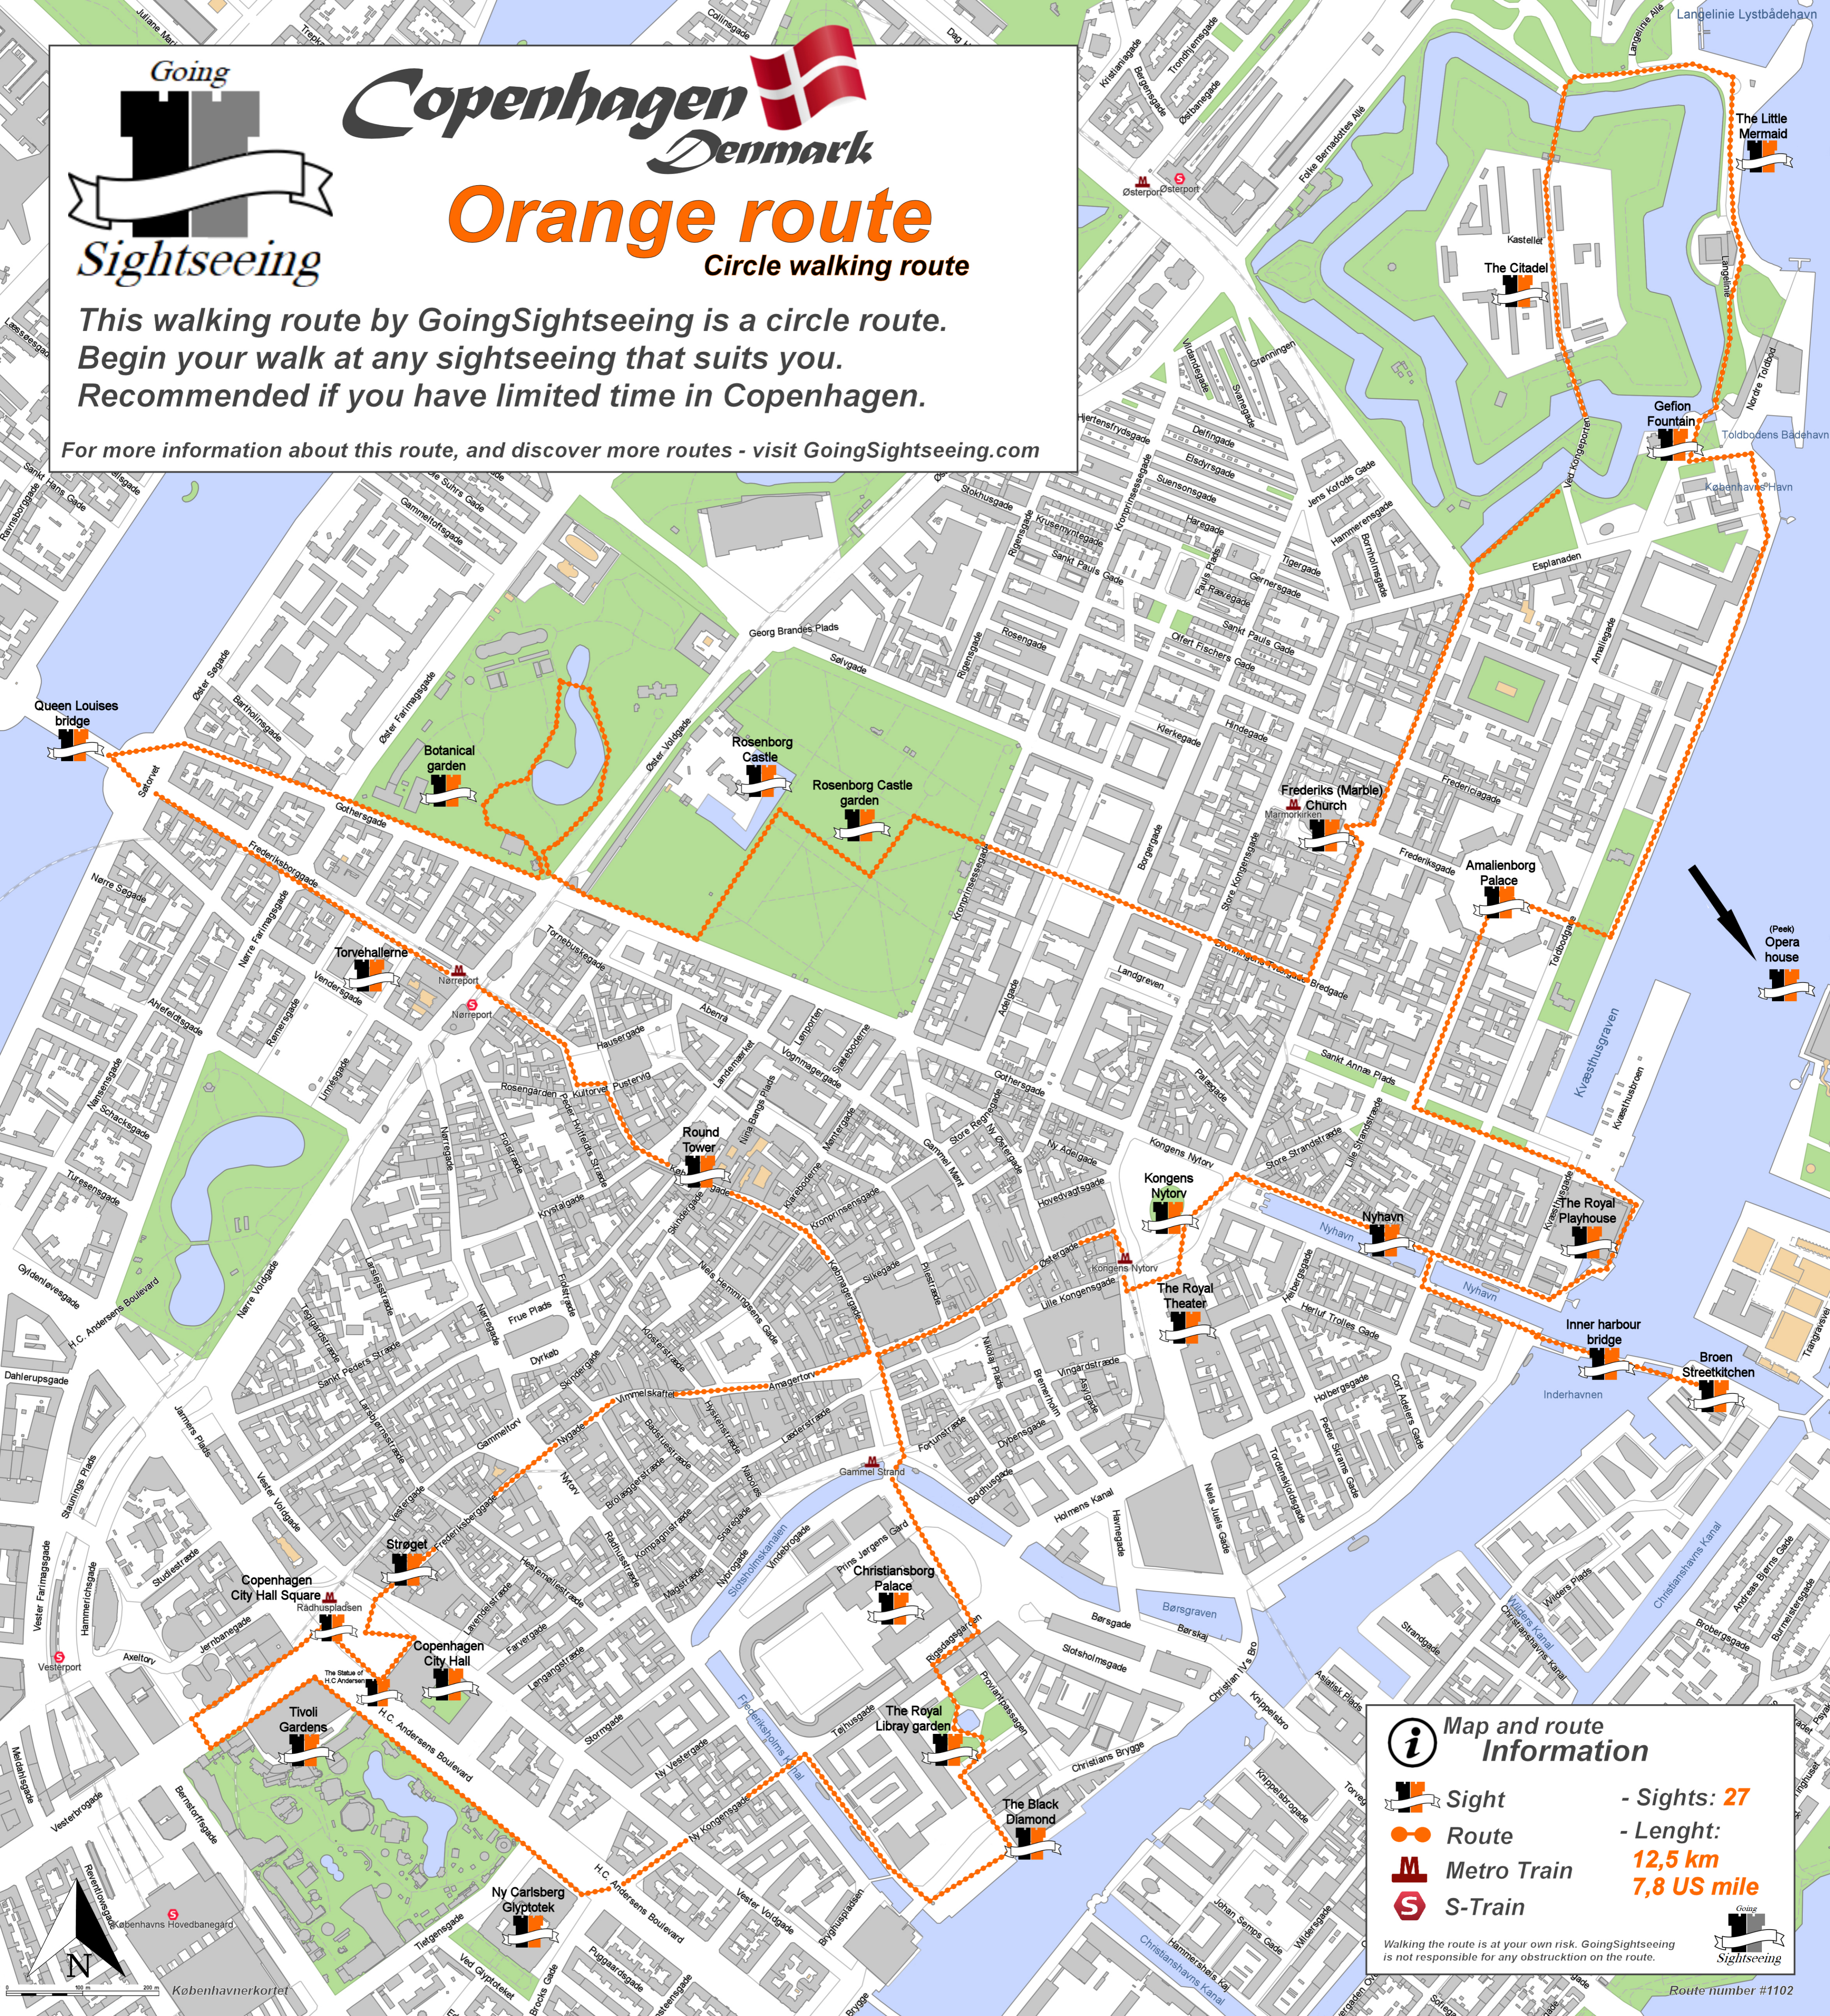

Copenhagen Denmark

Orange route

Circle walking route

This walking route by GoingSightseeing is a circle route. Begin your walk at any sightseeing that suits you. Recommended if you have limited time in Copenhagen.

For more information about this route, and discover more routes - visit GoingSightseeing.com

Map and route Information

- Sight - Sights: **27**
- Route - Length: **12,5 km**
7,8 US mile
- Metro Train
- S-Train

Walking the route is at your own risk. GoingSightseeing is not responsible for any obstruction on the route.

Route number #1102