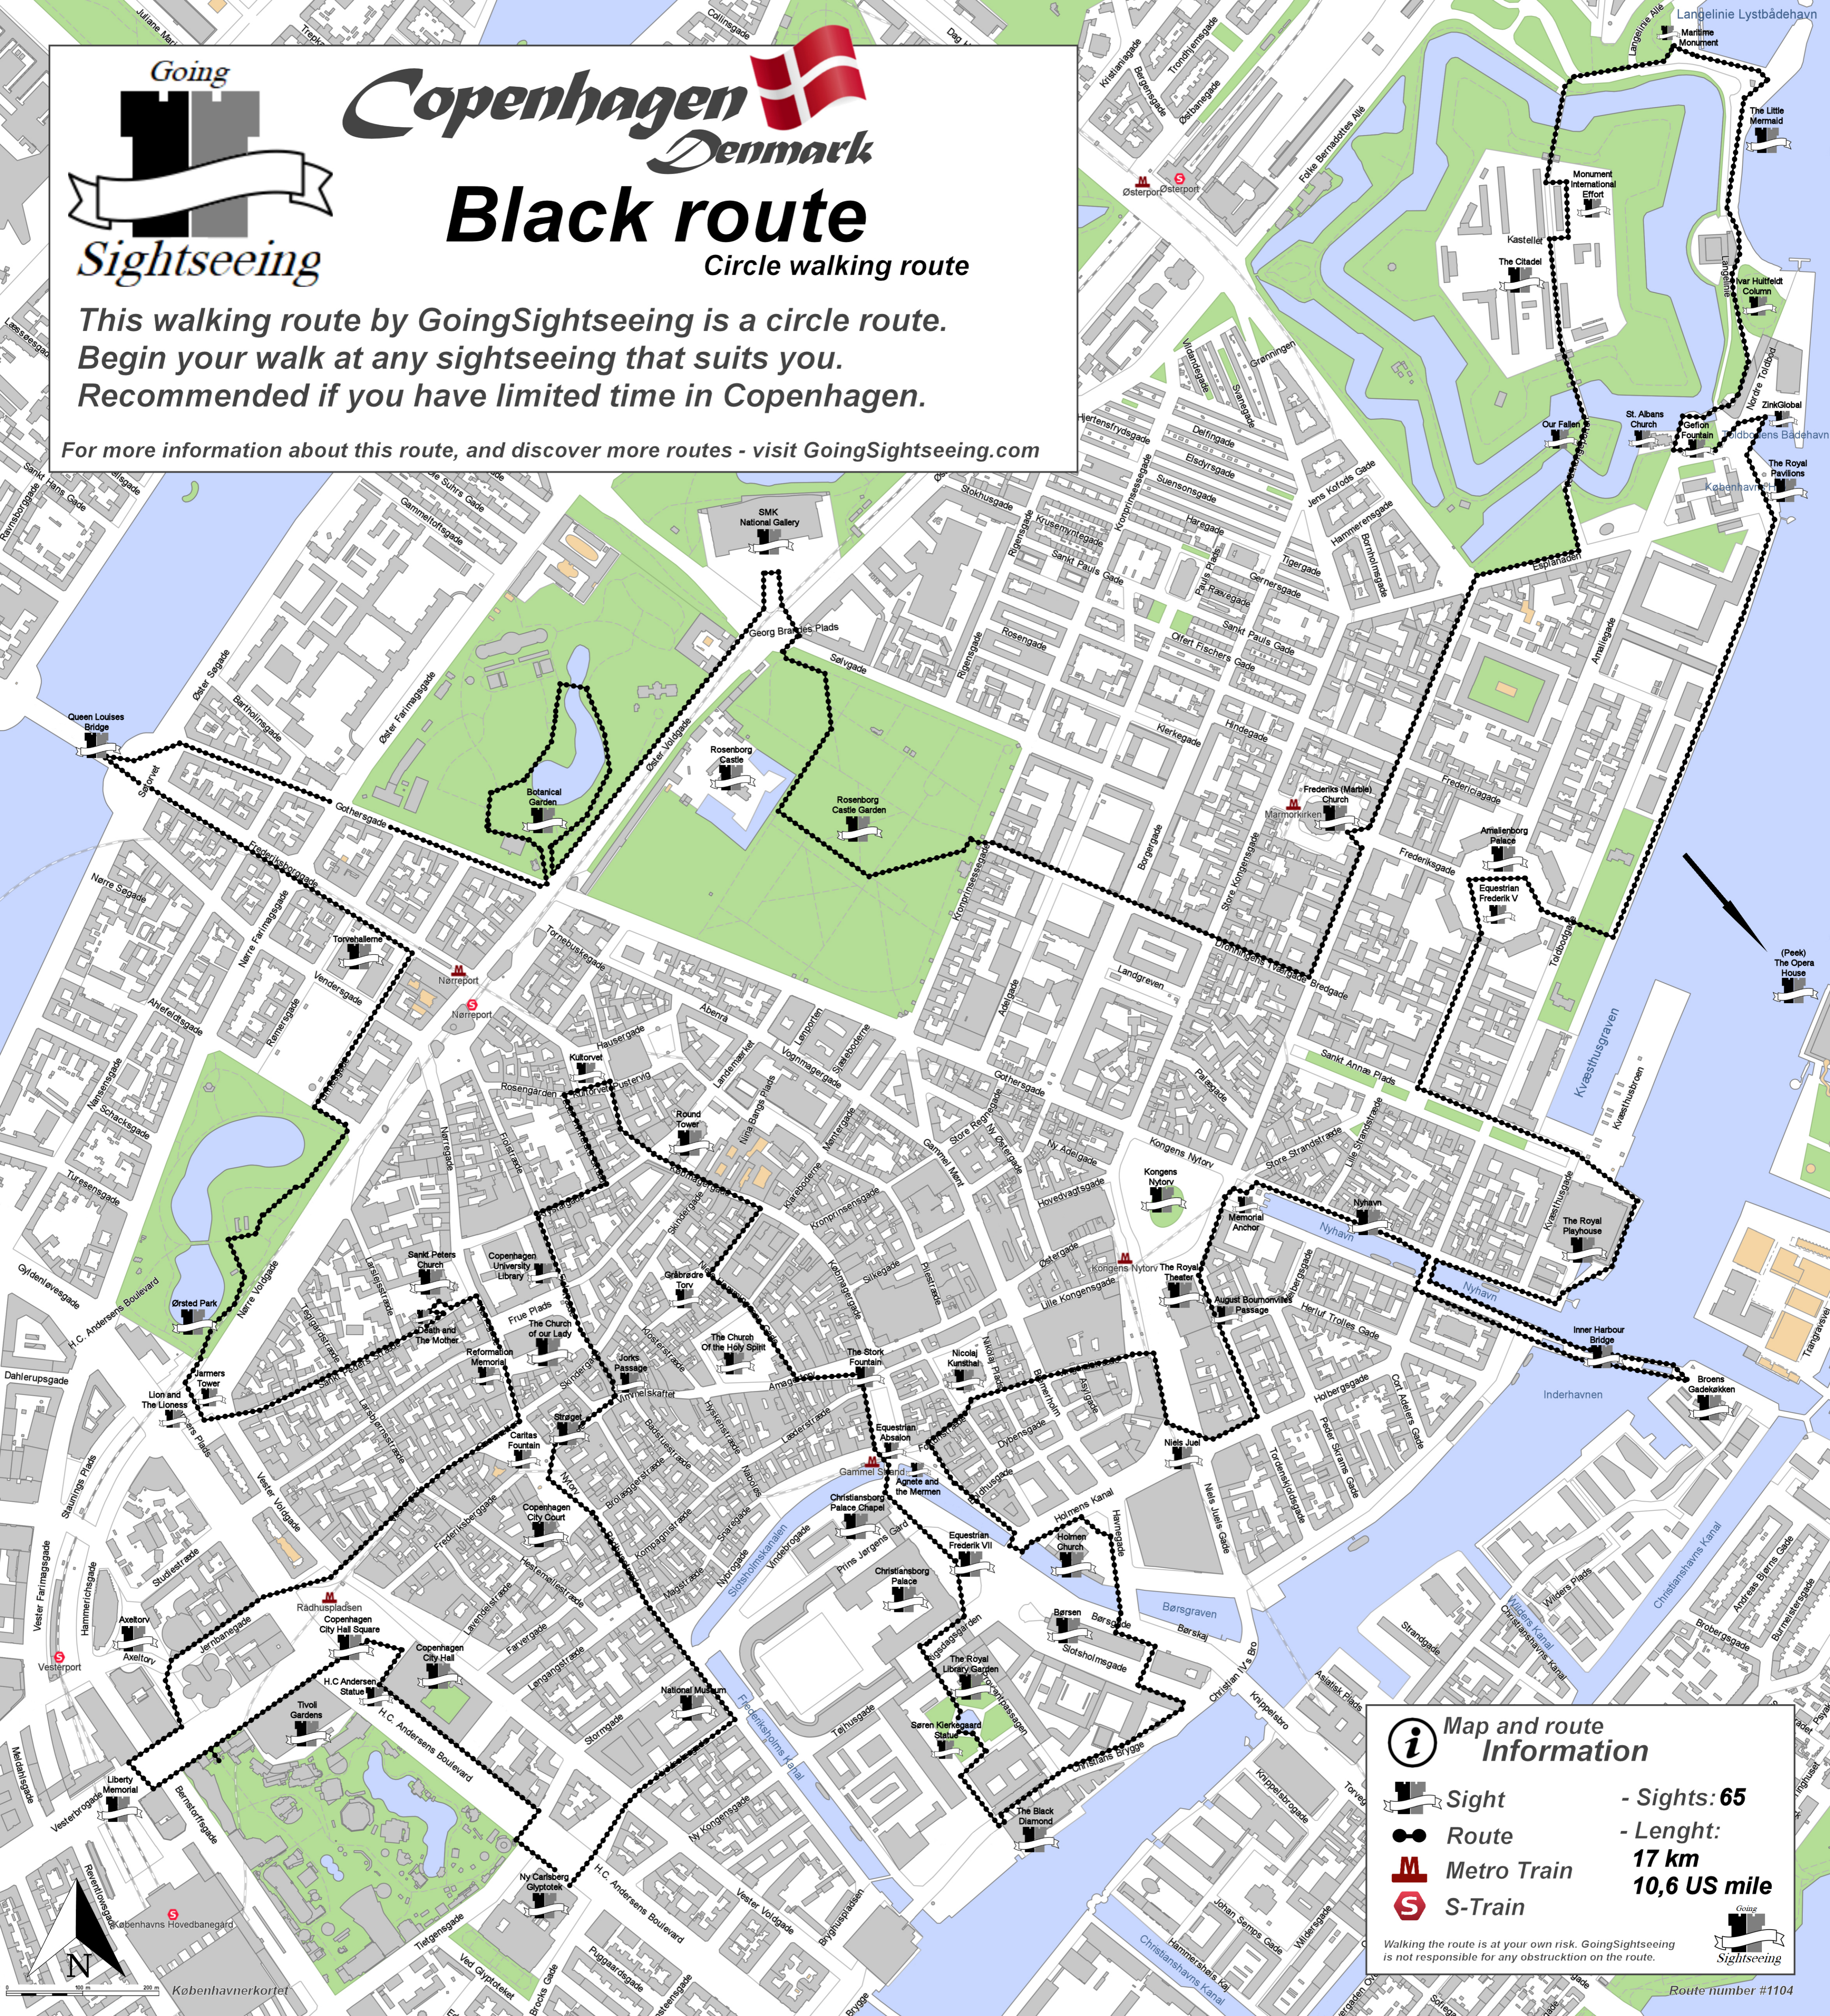

**Copenhagen**   
**Denmark**

# Black route

Circle walking route

This walking route by GoingSightseeing is a circle route.  
Begin your walk at any sightseeing that suits you.  
Recommended if you have limited time in Copenhagen.

For more information about this route, and discover more routes - visit [GoingSightseeing.com](http://GoingSightseeing.com)

**Map and route Information**

-  Sight - Sights: **65**
-  Route - Length: **17 km**
-  Metro Train **10,6 US mile**
-  S-Train

Walking the route is at your own risk. GoingSightseeing is not responsible for any obstruction on the route.

Route number #1104